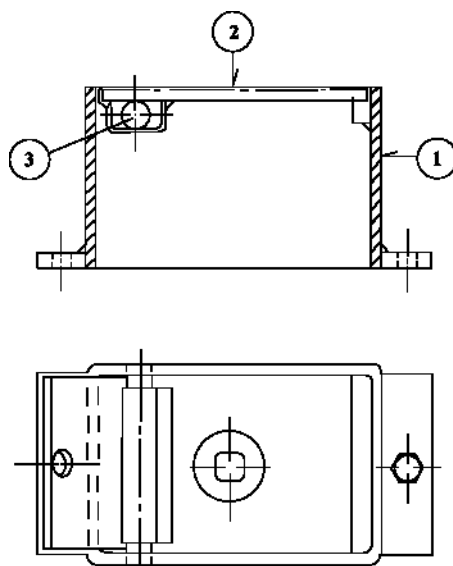

Washer order no.: 100200-200
200x200mm

Material

Body:	Hot dip galvanized rectangular steel pipe
Cover:	Hot dip galvanized floor plate
Aksel:	Hot dip galvanized all way through stem

Street cover Type 145631-013 hot dip galvanized

The square construction makes it easy to cut out for in different materials and make nice finish

Version 01_06

Components:

- 1.Body
- 2.Cover
- 3.Stem

Order no.	Height mm	Inside width mm	inside. Length mm	weight Kg
145631-013	90	80	130	2,8